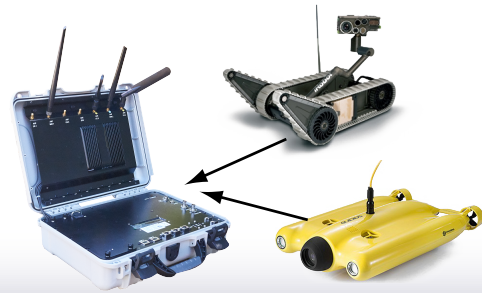

Capture the Mission in Real Time

Utilize KSI's iOS mobile app to stream video and telemetry from DJI drones and device camera to get multiple POV's

KSI's MissionCaster network enabled field encoder allows for additional sensors like ground robots and underwater ROV's to be included in the mission.