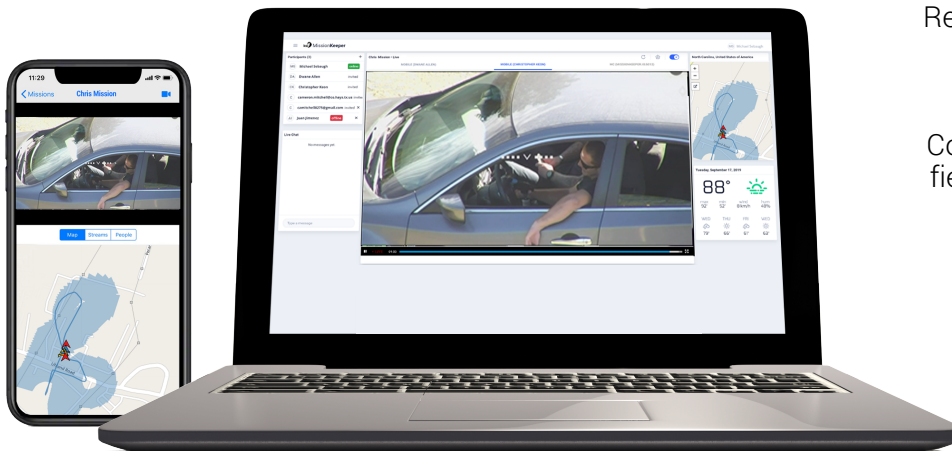

Capture the Mission in Real Time

Utilize KSI's iOS mobile app to stream video and telemetry from DJI drones and device camera to get multiple POV's

KSI's MissionCaster network enabled field encoder allows for additional sensors like ground robots and underwater ROV's to be included in the mission.

Collaborate, Review and Analyze

Remote Mission participants have access to all video and data feeds from anywhere in the world in near real-time.

Collaborate with other participants, pilots and field personnel for immediate decision making