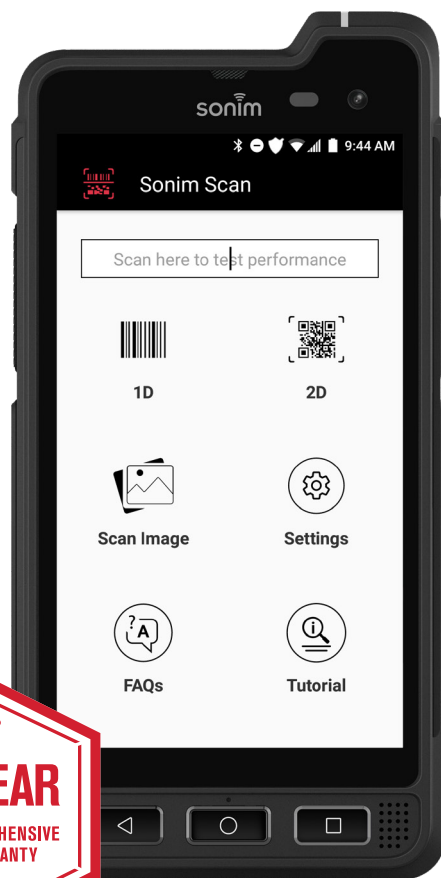

Sonim XP8 Features

Drop/Impact Resistant

Glove-Friendly Display

Sonim XP8