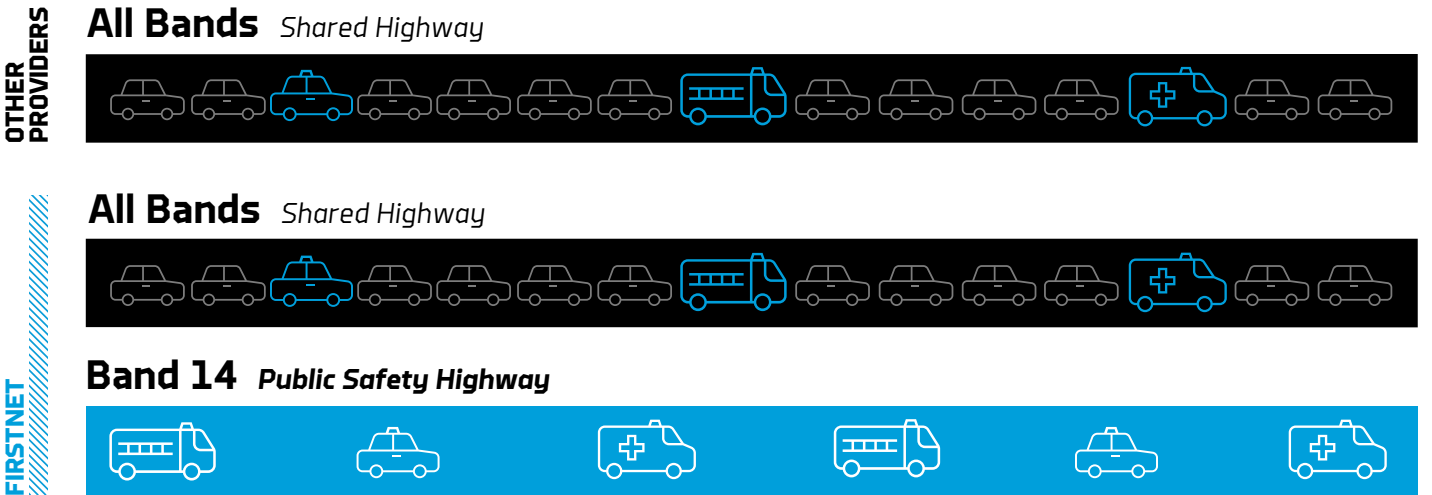

WHAT IS BAND 14?

Band 14 is public safety's VIP lane. When we lock down Band 14, only those on FirstNet can access the Band 14 spectrum. And they never have to compete with commercial traffic.

BAND 14 IS WIRELESS SPECTRUM SET ASIDE SPECIFICALLY FOR FIRST RESPONDERS - A DEDICATED VIP LANE WHEN THEY NEED IT

First responders need fast and reliable connectivity that ensures public demand doesn't get in the way.

DEDICATED FOR FIRST RESPONDERS WHEN THEY NEED IT

24x7 priority and, for first responders, preemption capabilities, never competing with commercial traffic

POWER FOR EXTENDED COVERAGE

Only Band 14 is enabled to pair with High Power User Experience (HPUE) devices like FirstNet MegaRange™, a solution that can significantly boost cellular transmission strength.